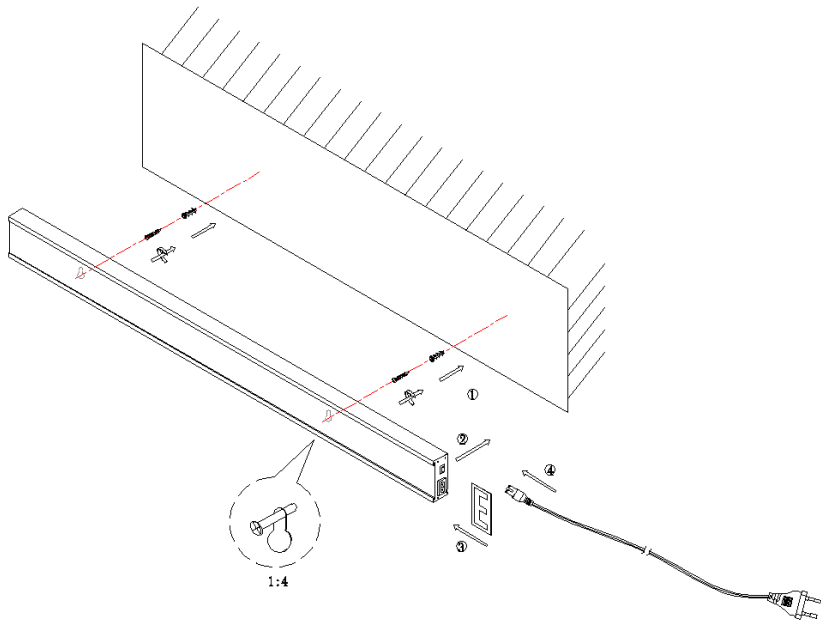

zUIVER^o

Assembly Instruction

1. Before assembling, be sure to turn off the main switch
2. Don't use hard or sharp things to touch the shade in order to avoid scratching.
3. Keep away from children: don't let them touch the electric parts of this lamp.

If (part of) the cable of this lamp is damaged, it should only be replaced by the manufacturer or his service agent or similar qualified person in order to avoid a hazard.

Item Number: 5400004